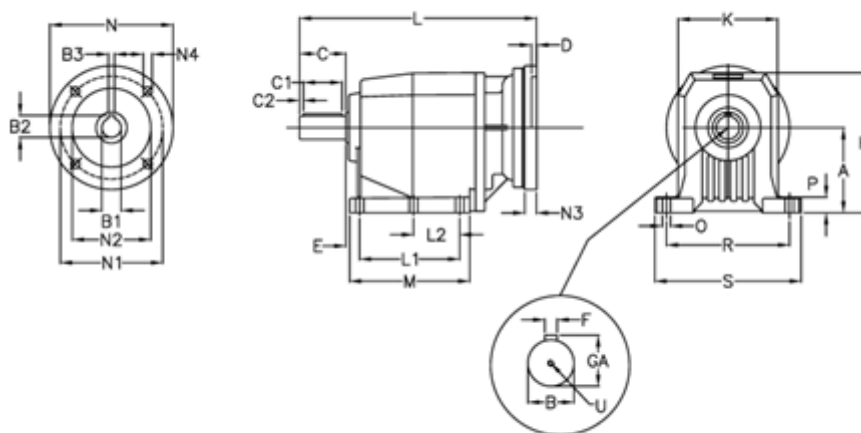

Article number: 40600744351220

Description: Helical gearbox  
C704P-443,5-P63B5

## Measures

A = 210	D = 4.0	L2 = 0.0	P = 30
B = 60	E = 25	M = 222.0	R = 300
B1 = 11	F = 18	N = 140	S = 350
B2 = 12.8	GA = 64.0	N1 = 115	U = M20x42
B3 = 4	H = 349	N2 = 95	
C = 120	K = 262	N3 = 0	
C1 = 90	L = 504.5	N4 = M8x19	
C2 = 15	L1 = 165.0	O = 22	